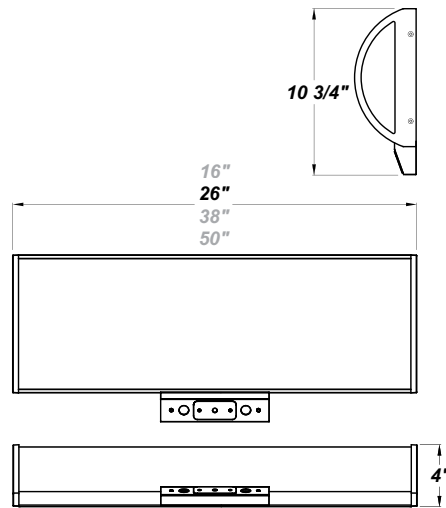

LINE DRAWING

LINE DRAWING NOT TO SCALE

FINISHES

Antique Copper

Antique Silver

Bronze Mist

Matte Silver

Sand

Swedish Steel

Textured Black

Textured Bronze

Textured White

For RAL Colors & Custom Match - Contact Teron Lighting Inc.