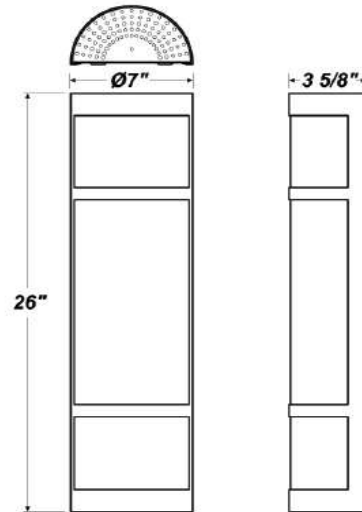

TIGER LARGE LED

Architectural Indoor

PROJECT:	
TYPE:	
PO#:	QTY:
COMMENTS:	

FEATURES

- ADA Compliant
- Centered Over and Mounted to 4" J-Box (By Others)
- CSA Listed Dry Location For Wall Mount
- Dimmable to 2%
- Emergency Battery Available
- Luminous White Acrylic Diffuser
- Mounting Hardware Included
- Open Top and Bottom
- Steel Fascia with Matte Silver Powder Coat Finish
- Steel Mounting Plate Mounts to Flat Surface

LINE DRAWING

LINE DRAWING NOT TO SCALE

FINISHES

Antique Copper

Antique Silver

Bronze Mist

Matte Silver

Sand

Swedish Steel

Textured Black

Textured Bronze

Textured White

For RAL Colors & Custom Match - Contact Teron Lighting Inc.