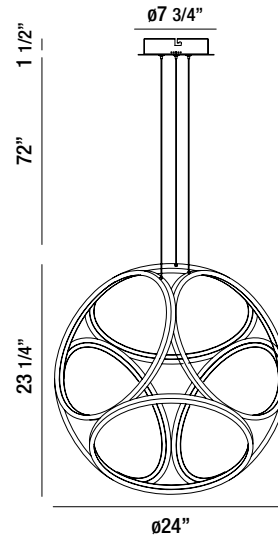

## FEATURES

- Adjustable Wire Cable
- Ceiling Mounted
- Dimmable @ 120V
- LED Light Fixture
- Steel Composition
- T24 Listed
- 4.4 lbs.
- 80+ CRI

## LINE DRAWING

LINE DRAWING NOT TO SCALE