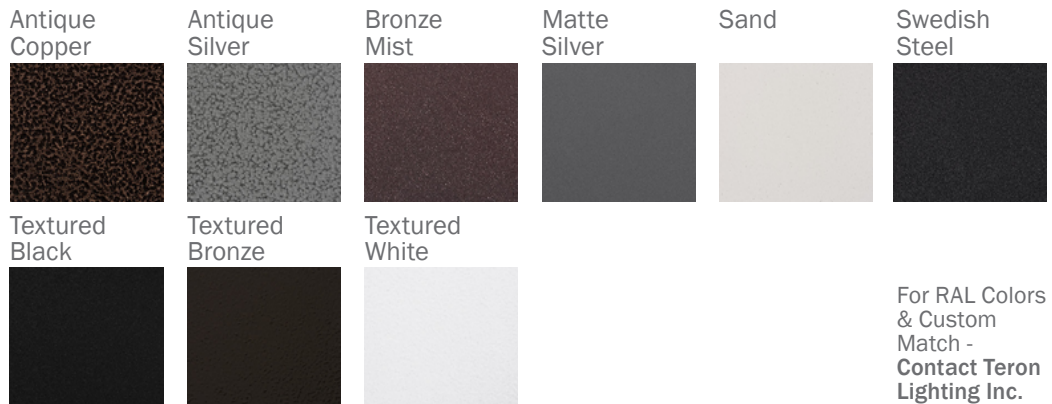

## FEATURES

- Steel Housing with Matte Silver Powder Coat Finish
- Matte White Acrylic Inner Diffuser
- Clear Acrylic Outer Diffuser
- 0-10V and Trailing Edge (ELV) Dimming Compatible Options Available
- Over-Voltage, Over-Current, and Short-Circuit Protection with Auto Recovery
- Mounts Directly to Surface with Two Wall Anchors (Not Included) Over a 2" Junction Box (Not Included)
- L70 Life Time For 50,000hr
- Knockouts on Back Accept Standard Electrical Fittings (By Others)
- ADA Compliant
- CSA Listed Damp Location For Wall or Ceiling Mount
- LED Light Fixture

## FINISHES