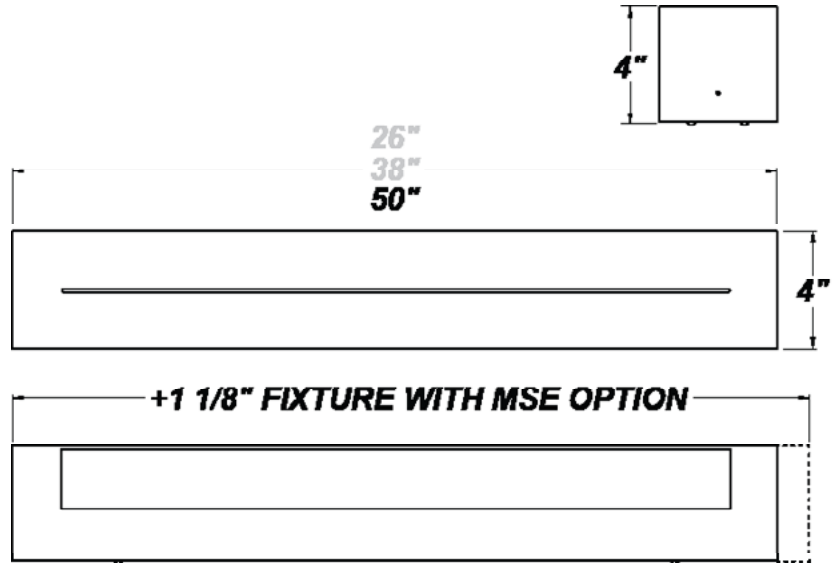

# VICEROY LG SLT LED 48"

Architectural Indoor

PROJECT:	
TYPE:	
PO#:	QTY:
COMMENTS:	

## LINE DRAWING

LINE DRAWING NOT TO SCALE