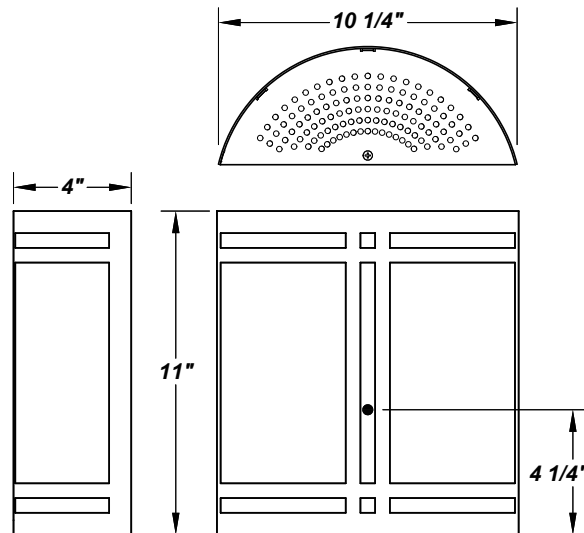

VERPLANK LED

Architectural Indoor

PROJECT:	
TYPE:	
PO#:	QTY:
COMMENTS:	

FEATURES

- ADA Compliant
- Constant Current at 350 Milliamps
- CSA Listed Dry Location For Wall Mounting
- Dimmable to <5% With Either Triac or Electronic Dimmers
- Matte White Acrylic Diffuser
- Mounting Hardware Included
- Mounts Directly to 4" Junction Box (By Others)
- Over-Current, Over-Voltage, and Short Circuit Protection
- Steel Housing and Steel Perforated Top and Bottom Covers with Coat Finish
- Steel Mounting Pan with Hi-Reflectance White Powder Coat Finish
- UL Class 2 Driver - Power Factor >.90

LINE DRAWING

LINE DRAWING NOT TO SCALE

FINISHES

Antique Copper

Antique Silver

Bronze Mist

Matte Silver

Sand

Swedish Steel

Textured Black

Textured Bronze

Textured White

For RAL Colors & Custom Match - Contact Teron Lighting Inc.