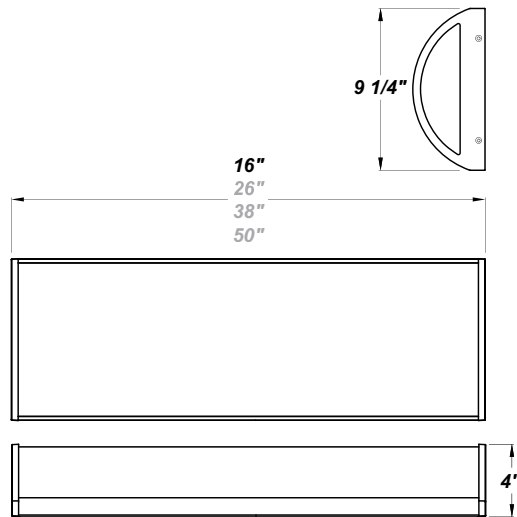

## FEATURES

- 120V - 277V
- ADA Compliant
- Aluminum LED Mounting Plate
- CSA Listed Damp Location For Wall or Ceiling Mount
- Die-Formed Steel Housing w/ Textured White Polyester Powder Coat Finish
- Die Cast Aluminum End Caps w/ Textured White Polyester Powder Coat Finish
- Fixture Mounts Directly to Surface w/ Two Wall Anchors (Not Included)
- High Impact White Acrylic Diffuser (50% DR Acrylic) w/ Inner Frosted Diffuser
- [Internal Motion Sensor](#)
- LED Light Fixture
- Recessed Stainless Steel Screws
- Surge Protector

## LINE DRAWING

LINE DRAWING NOT TO SCALE