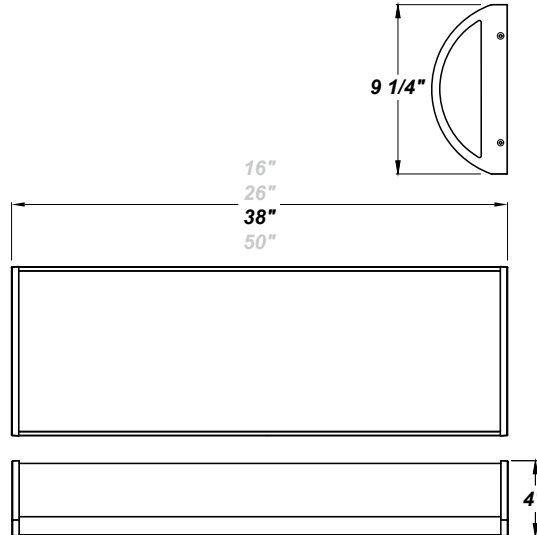

LINE DRAWING

LINE DRAWING NOT TO SCALE

FINISHES

Antique Copper	Antique Silver	Bronze Mist	Matte Silver	Sand	Swedish Steel
Textured Black	Textured Bronze	Textured White			

For RAL Colors & Custom Match - Contact Teron Lighting Inc.