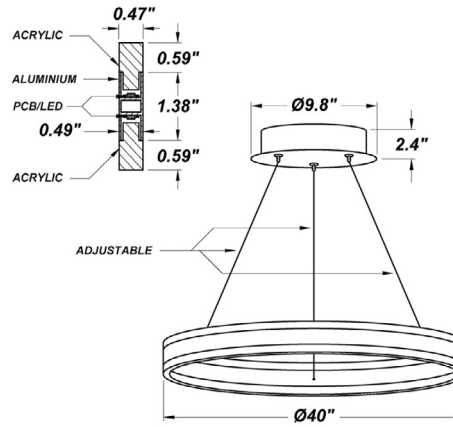

TITAN 1T XL MCT LED

Architectural Indoor

PROJECT:	
TYPE:	
PO#:	QTY:
COMMENTS:	

FEATURES

- 0-10V Dimmable
- Direct Down Light and Indirect Up Light
- Frosted Acrylic Lens
- LED Light Fixture
- Low Profile Seamless Aluminum Frame
- MCT 3000k, 3500k, 4000k
- Round Driver Box Hanging System (Standard)
- Suspended LED Circle Diameter: 40"
- Suspended LED Circle Height: 2.56"
- Suspended LED Circle Thickness: 0.49"
- Suspension Cables are 6' Long and Field Adjustable
- UL Listed Dry Location For Ceiling Mount

LINE DRAWING

LINE DRAWING NOT TO SCALE

FINISHES

Matte Black

Matte White

Platinum

TITAN 1T XL MCT LED

Architectural Indoor