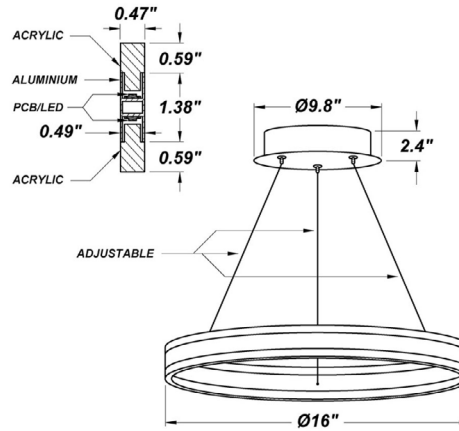

TITAN 1T SM MCT LED

Architectural Indoor

PROJECT:	
TYPE:	
PO#:	QTY:
COMMENTS:	

FEATURES

- 0-10V Dimmable
- Direct Down Light and Indirect Up Light
- Frosted Acrylic Lens
- LED Light Fixture
- Low Profile Seamless Aluminum Frame
- MCT 3000k, 3500k, 4000k
- Round Driver Box Hanging System (Standard)
- Suspended LED Circle Diameter: 16"
- Suspended LED Circle Height: 2.56"
- Suspended LED Circle Thickness: 0.49"
- Suspension Cables are 6' Long and Field Adjustable
- UL Listed Dry Location For Ceiling Mount

LINE DRAWING

LINE DRAWING NOT TO SCALE

FINISHES

Matte Black

Matte White

Platinum

TITAN 1T SM MCT LED

Architectural Indoor