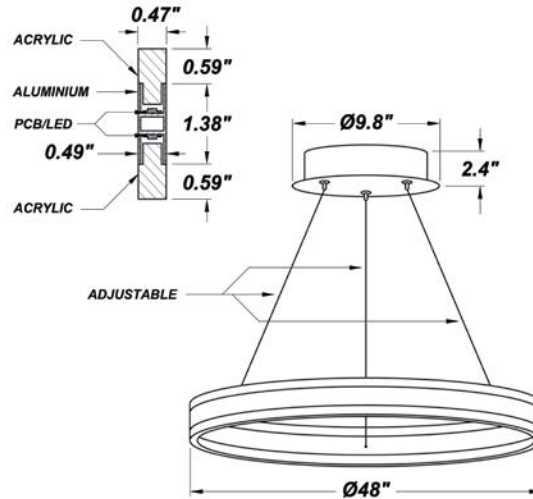

## FEATURES

- 0-10V Dimmable
- Low Profile Seamless Aluminum Frame
- Frosted Acrylic Lens
- LED Light Fixture
- MCT 3000K, 3500K, 4000K
- Round Driver Box Hanging System (Standard)
- UL Listed Dry Location For Ceiling Mount
- Direct Down Light and Indirect Up Light
- Suspended LED Circle Height: 2.56"
- Suspended LED Circle Thickness: 0.49"
- Suspended LED Circle Diameter: 48"
- Suspension Cables are 6' Long and Field Adjustable

## LINE DRAWING

LINE DRAWING NOT TO SCALE