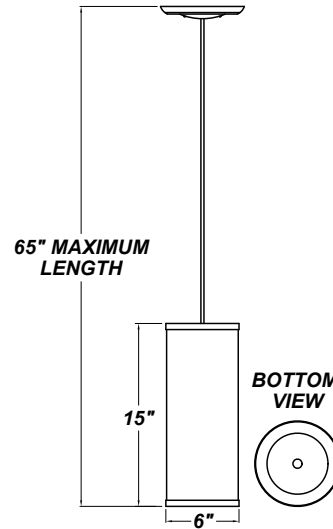

LINE DRAWING

LINE DRAWING NOT TO SCALE

FABRIC

Black Butcher Linen

Buff Odyssey

Camelot Off White Hardback

Chocolate Silk Shantung

Gold Organza

Natural Bombay

Off White Butcher Linen

Oyster Silksheen

Red Butcher Linen

Silver Organza

White Butcher Linen