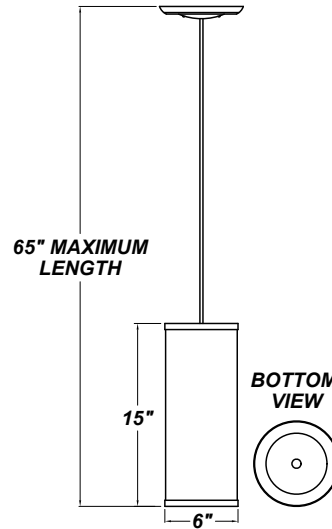

LINE DRAWING

LINE DRAWING NOT TO SCALE

FABRIC

Black Butcher Linen

Buff Odyssey

Camelot Off White Hardback

Chocolate Silk Shantung

Gold Organza

Natural Bombay

Off White Butcher Linen

Oyster Silksheen

Red Butcher Linen

Silver Organza

White Butcher Linen