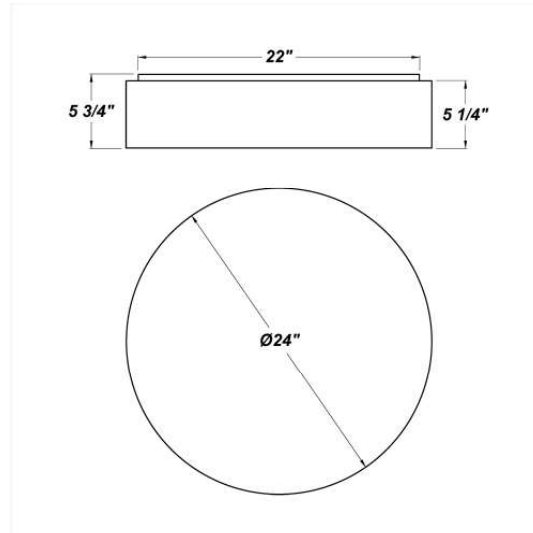

LINE DRAWING

LINE DRAWING NOT TO SCALE

FINISHES

Brushed Nickel Vinyl

Gold Vein

Mocha

Natural Linen

White Linen

For RAL Colors & Custom Match - Contact Teron Lighting Inc.