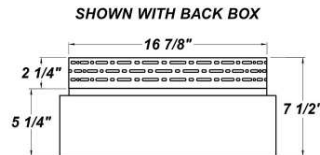

SILHOUETTE RD LG LED

Architectural Indoor

PROJECT:	
TYPE:	
PO#:	QTY:
COMMENTS:	

FEATURES

- [Stem and Canopy Kits Available](#)
- Steel Mounting Pan w/ Hi-Reflectance White Powder Coat Finish
- Aluminum Mounting Pan w/ Hi-Reflectance White Powder Coat Finish (For L30.0 Only)
- Luminous White Acrylic Diffuser W/ Decorative Fabric Trim (Gold Vein, Mocha, Natural Linen, And White Linen)
- Brushed Nickel Vinyl Has a Luminous White Acrylic Diffuser w/ Solid Vinyl Material Providing Down Light Only
- Mounts Directly to 4" Junction Box (By Others)
- CSA Listed Dry Location For Ceiling Mount Only
- Emergency Battery Available
- LED Light Fixture
- Mounting Hardware Included

LINE DRAWING

LINE DRAWING NOT TO SCALE

FINISHES

Brushed Nickel Vinyl

Gold Vein

Mocha

Natural Linen

White Linen

For RAL Colors & Custom Match - Contact Teron Lighting Inc.