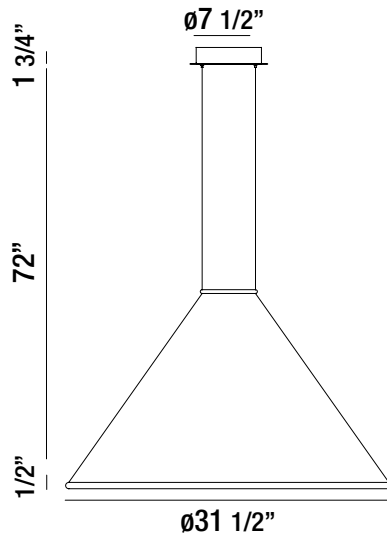

LINE DRAWING

LINE DRAWING NOT TO SCALE

FINISHES

Chrome

For RAL Colors
& Custom
Match -
Contact Teron
Lighting Inc.