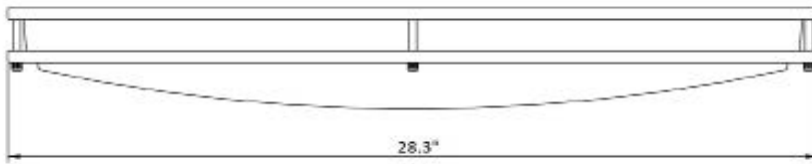

# NIKE OVAL BFP LED 28"

Architectural Indoor

PROJECT:	
TYPE:	
PO#:	QTY:
COMMENTS:	

## FEATURES

- Anodized Aluminum Reflector
- Die-Formed Cold-Rolled Steel Housing
- Energy Star
- ETL/cETL Listed Dry Location
- LED Light Fixture
- Mounts Directly to 4" Junction Box (By Others)
- Mounting Hardware Included
- White Acrylic Lens

## LINE DRAWING

LINE DRAWING NOT TO SCALE