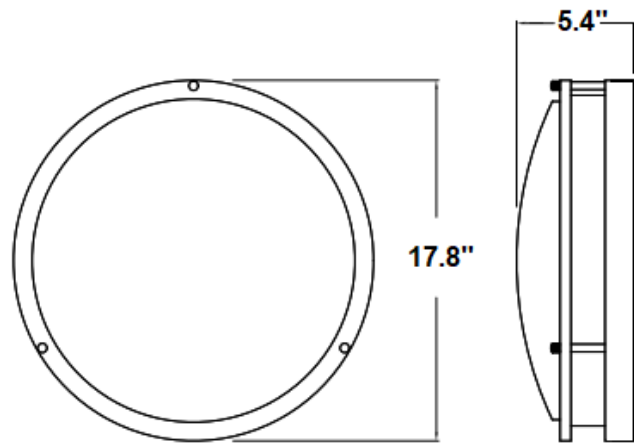

LINE DRAWING

LINE DRAWING NOT TO SCALE

FINISHES

Antique Copper

Antique Silver

Bronze Mist

Matte Silver

Sand

Swedish Steel

Textured Black

Textured Bronze

Textured White

For RAL Colors & Custom Match - Contact Teron Lighting Inc.