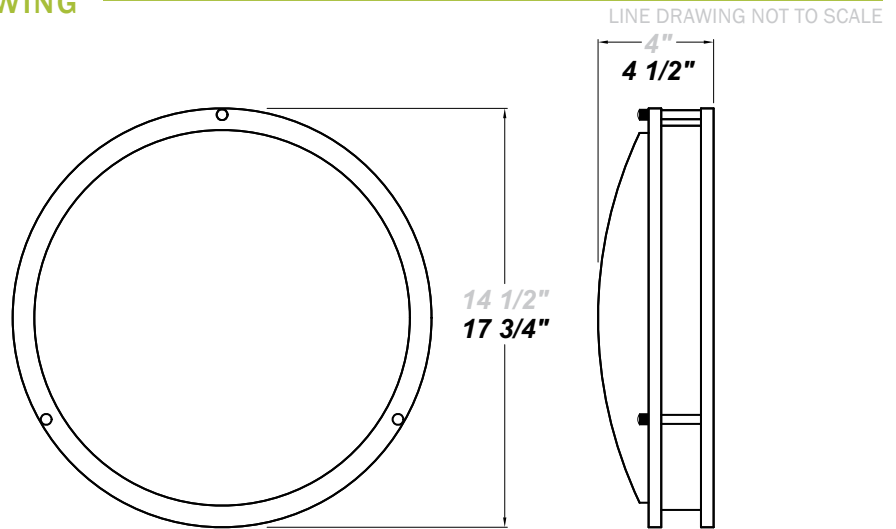

LINE DRAWING

FINISHES

Antique Copper

Antique Silver

Bronze Mist

Matte Silver

Sand

Swedish Steel

Textured Black

Textured Bronze

Textured White

For RAL Colors & Custom Match - Contact Teron Lighting Inc.