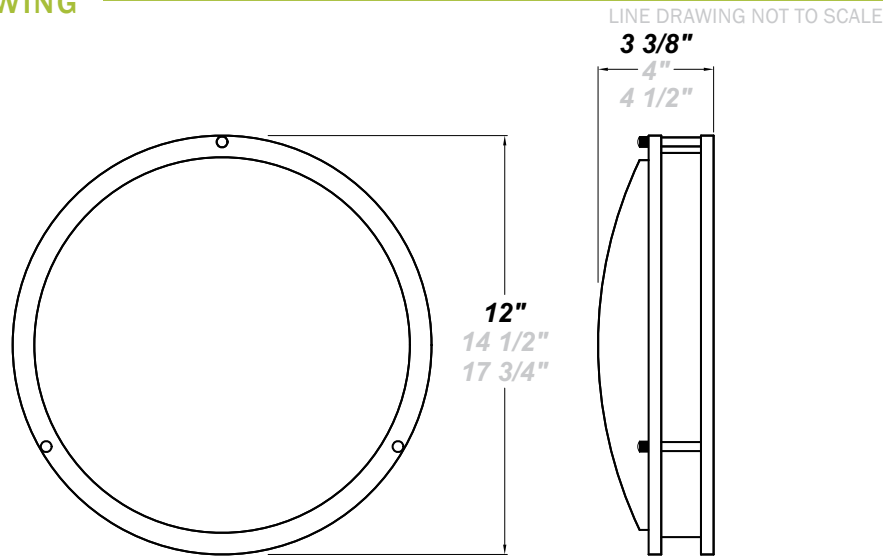

LINE DRAWING

FINISHES

Antique Copper	Antique Silver	Bronze Mist	Matte Silver	Sand	Swedish Steel
Textured Black	Textured Bronze	Textured White			

For RAL Colors & Custom Match - Contact Teron Lighting Inc.