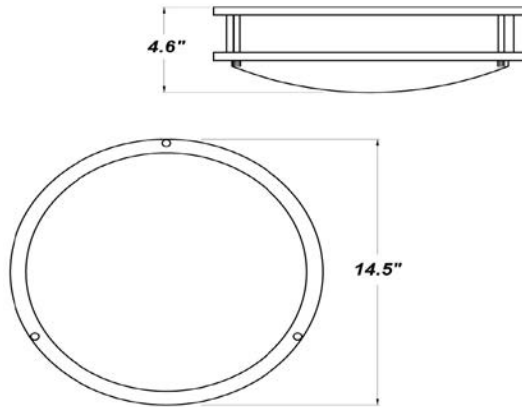

## FEATURES

- Anodized Aluminum Reflector
- Die-Formed Cold-Rolled Steel Housing
- Energy Star
- ETL/cETL Listed Dry Location
- LED Light Fixture
- Mounts Directly to 4" Junction Box (By Others)
- Mounting Hardware Included
- White Acrylic Lens

## LINE DRAWING

LINE DRAWING NOT TO SCALE