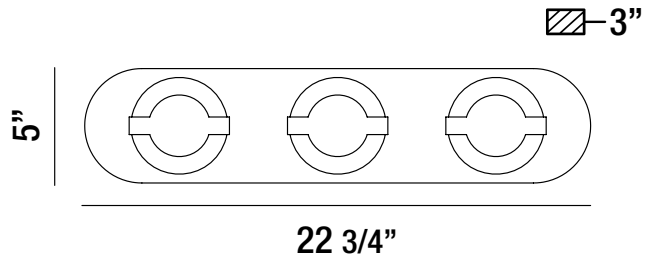

NEKICH SMALL LED

Architectural Indoor

PROJECT:	
TYPE:	
PO#:	QTY:
COMMENTS:	

FEATURES

- ADA Compliant
- Dimmable @ 120V
- ETL/cETL Listed for Damp Locations
- LED Light Fixture
- Steel Composition
- Wall Mounted
- 4 lbs.
- 90 CRI

LINE DRAWING

LINE DRAWING NOT TO SCALE

FINISHES

Chrome

For RAL Colors
& Custom
Match -
Contact Teron
Lighting Inc.

NEKICH SMALL LED

Architectural Indoor

Fixture Core