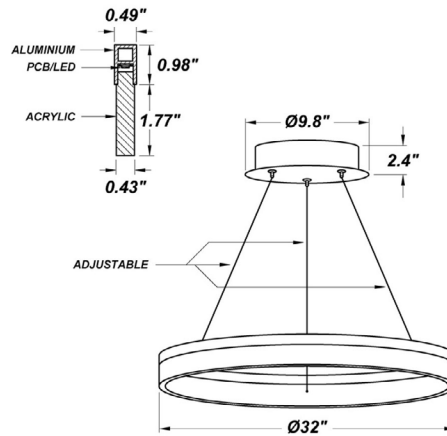

## FEATURES

- 0-10V Dimmable
- Acrylic Lens
- Direct Down Light
- LED Light Fixture
- Low Profile Seamless Aluminum Frame
- MCT 3000k, 3500k, 4000k
- Round Driver Box Hanging System (Standard)
- Suspended LED Circle Diameter: 32"
- Suspended LED Circle Height: 2.75"
- Suspended LED Circle Thickness: 0.49"
- Suspension Cables are 6' Long and Field Adjustable
- UL Listed Dry Location For Ceiling Mount

## LINE DRAWING

LINE DRAWING NOT TO SCALE