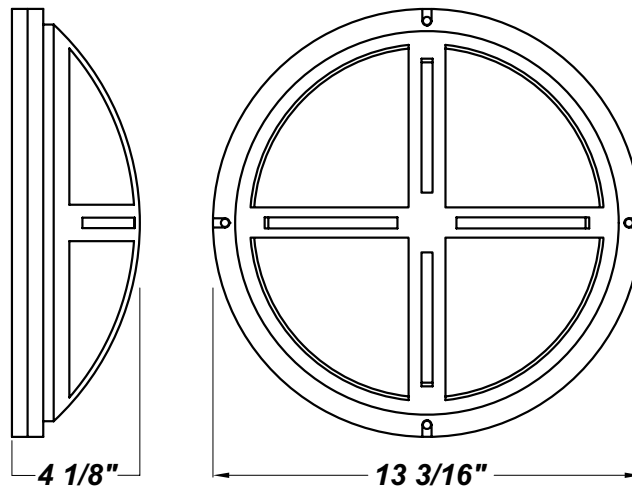

LINE DRAWING

LINE DRAWING NOT TO SCALE

FINISHES

For RAL Colors
& Custom
Match -
Contact Teron
Lighting Inc.