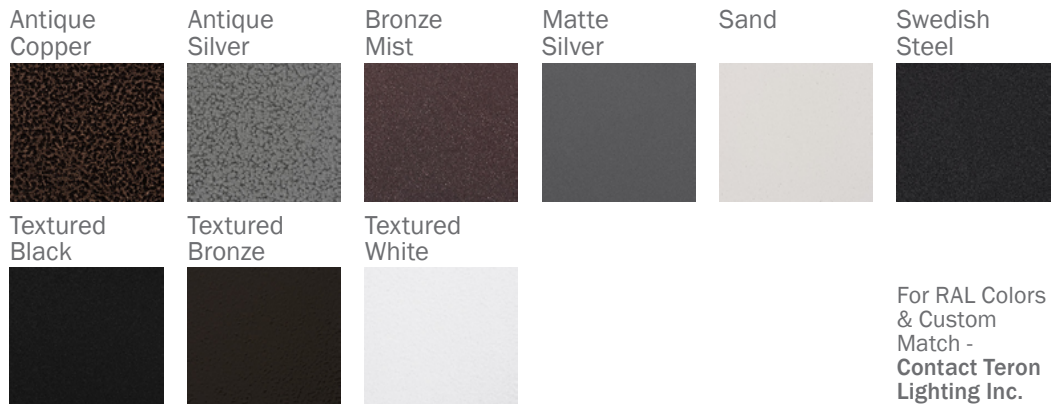

GUARDIAN W TXT LED 26"

Architectural Outdoor

PROJECT:	
TYPE:	
PO#:	QTY:
COMMENTS:	

FEATURES

- 120V - 277V, Plus 347V For Selected Wattages
- Aluminum Fascia w/ Matte Silver Polyester Powder Coat Finish
- Aluminum Reflector w/ Hi-Reflectance White Powder Coat Finish
- CSA Listed Wet Location Vertical Position Only
- CSA Listed Damp Location Horizontal Position
- Die Cast Aluminum End Caps w/ Matte Silver Polyester Powder Coat Finish
- Emergency Battery Available
- Extruded Aluminum Housing w/ Matte Silver Polyester Powder Coat Finish
- Fixture Mounts Directly to Surface w/ Two Wall Anchors (Not Included)
- High Impact White Acrylic Diffuser (50% DR Acrylic)
- LED Light Fixture
- Over-Voltage, Over-Current, and Short-Circuit Protection w/ Auto Recovery
- Recessed Steel Screws
- Surge Protector
- Vandal Resistant

LINE DRAWING

LINE DRAWING NOT TO SCALE

FINISHES