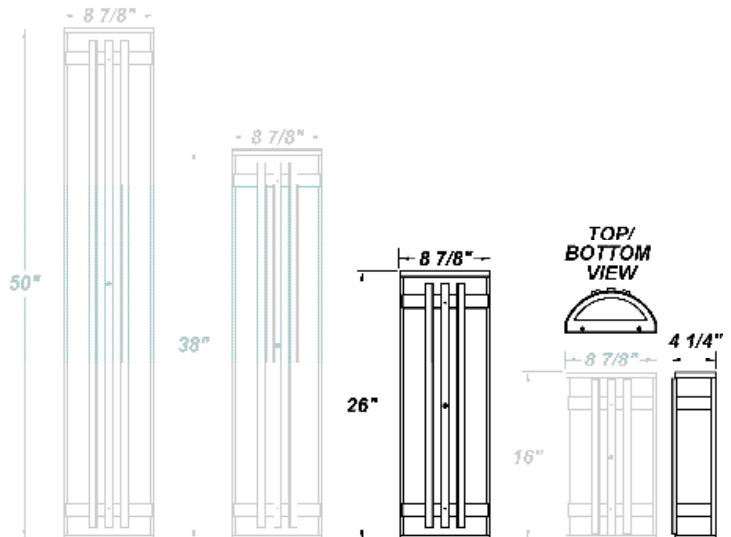

GUARDIAN W TXT LED 26"

Architectural Outdoor

PROJECT:	
TYPE:	
PO#:	QTY:
COMMENTS:	

FEATURES

- 120V - 277V, Plus 347V For Selected Wattages
- Aluminum Fascia w/ Matte Silver Polyester Powder Coat Finish
- Aluminum Reflector w/ Hi-Reflectance White Powder Coat Finish
- CSA Listed Wet Location Vertical Position Only
- CSA Listed Damp Location Horizontal Position
- Die Cast Aluminum End Caps w/ Matte Silver Polyester Powder Coat Finish
- Emergency Battery Available
- Extruded Aluminum Housing w/ Matte Silver Polyester Powder Coat Finish
- Fixture Mounts Directly to Surface w/ Two Wall Anchors (Not Included)
- High Impact White Acrylic Diffuser (50% DR Acrylic)
- LED Light Fixture
- Over-Voltage, Over-Current, and Short-Circuit Protection w/ Auto Recovery
- Recessed Steel Screws
- Surge Protector
- Vandal Resistant

LINE DRAWING

LINE DRAWING NOT TO SCALE

FINISHES

GUARDIAN W TXT LED 26"

Architectural Outdoor

Fixture Core

PROJECT:	
TYPE:	
PO#:	QTY:
COMMENTS:	

PRODUCT CODE	SOURCE/WATTAGE	VOLTAGE	DIMMING DRIVER
GRDW24 - Guardian W 26"	L18.0-TE500 - 18W @ 500mA ELV Dimming Driver L18.0-LE500 - 18W @ 500mA 2-Wire Dimming Driver (120V Only) L18.0-ZE500 - 18W @ Line Voltage 4-Wire Dimming Driver (Dimmable 0 - 10V)	120 - 277V 347V Available For L36.5 Only	Not Applicable
ORDER INFO			
GRDW24	L18.0-TE500	120 - 277V	Not Applicable

Example ^ (may not represent a manufacturable product)

PROD	SOURCE	30K SPECS				
GRDW24	L18.0	<ul style="list-style-type: none"> • 80 CRI Typ. • 30K - 3000K Color Temp • 2711 LED Source Lumens • 150.6 LED Source Lumens Per Watt 				