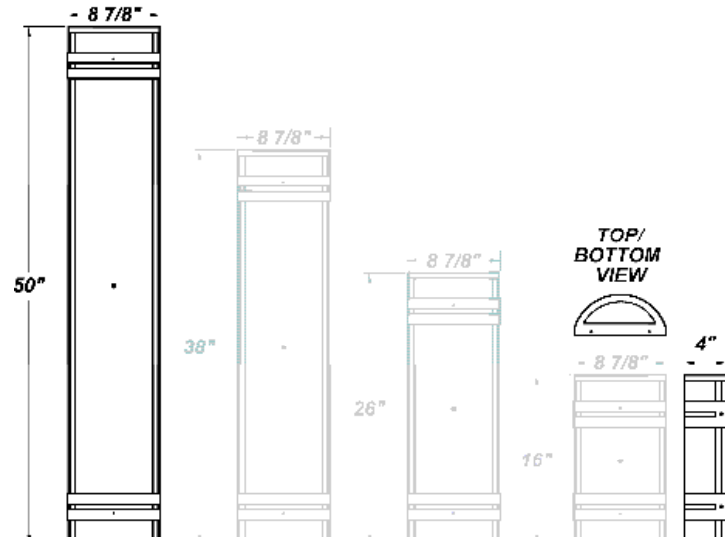

GUARDIAN W TWB LED 50"

Architectural Outdoor

PROJECT:	
TYPE:	
PO#:	QTY:
COMMENTS:	

FEATURES

- 120V - 277V, Plus 347V For Selected Wattages
- Aluminum Fascia w/ Matte Silver Polyester Powder Coat Finish
- Aluminum Reflector w/ Hi-Reflectance White Powder Coat Finish
- CSA Listed Wet Location Vertical Position Only
- CSA Listed Damp Location Horizontal Position
- Die Cast Aluminum End Caps w/ Matte Silver Polyester Powder Coat Finish
- Emergency Battery Available
- Extruded Aluminum Housing w/ Matte Silver Polyester Powder Coat Finish
- Fixture Mounts Directly to Surface w/ Two Wall Anchors (Not Included)
- High Impact White Acrylic Diffuser (50% DR Acrylic)
- LED Light Fixture
- Over-Voltage, Over-Current, and Short-Circuit Protection w/ Auto Recovery
- Recessed Steel Screws
- Surge Protector
- Vandal Resistant

LINE DRAWING

LINE DRAWING NOT TO SCALE