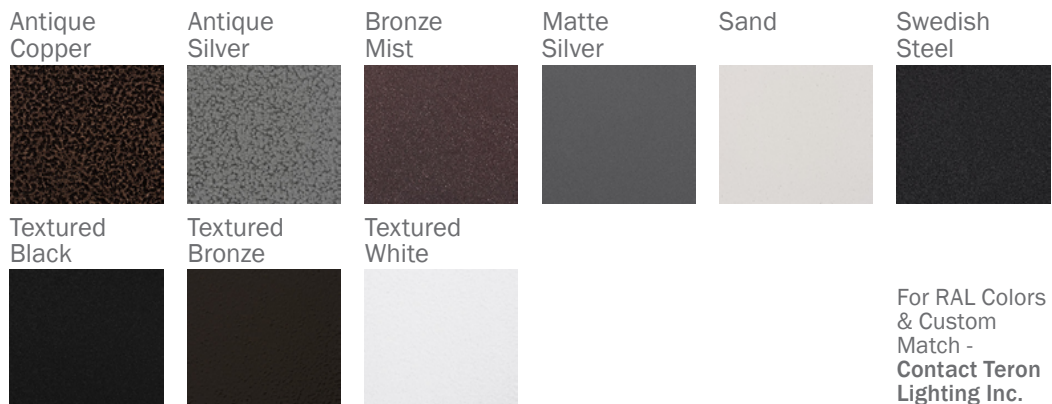

FINISHES

For RAL Colors & Custom Match - Contact Teron Lighting Inc.