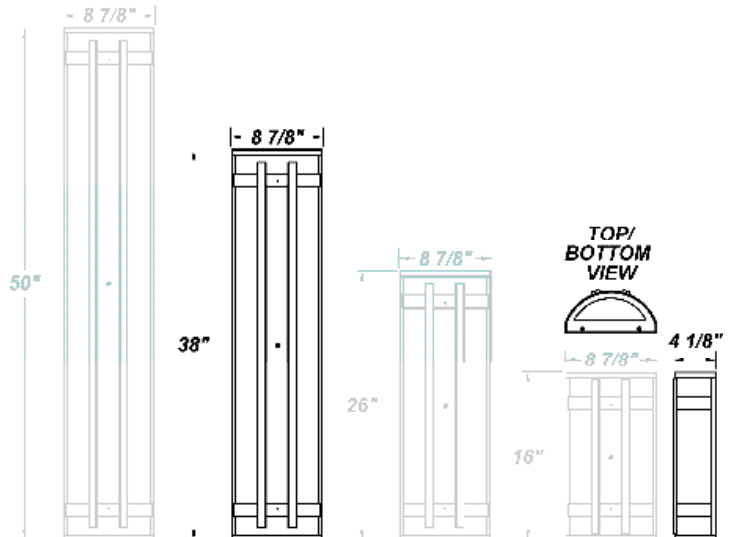

GUARDIAN W TBS LED 38"

Architectural Outdoor

PROJECT:	
TYPE:	
PO#:	QTY:
COMMENTS:	

FEATURES

- 120V - 277V, Plus 347V For Selected Wattages
- Aluminum Fascia w/ Matte Silver Polyester Powder Coat Finish
- Aluminum Reflector w/ Hi-Reflectance White Powder Coat Finish
- CSA Listed Wet Location Vertical Position Only
- CSA Listed Damp Location Horizontal Position
- Die Cast Aluminum End Caps w/ Matte Silver Polyester Powder Coat Finish
- Emergency Battery Available
- Extruded Aluminum Housing w/ Matte Silver Polyester Powder Coat Finish
- Fixture Mounts Directly to Surface w/ Two Wall Anchors (Not Included)
- High Impact White Acrylic Diffuser (50% DR Acrylic)
- LED Light Fixture
- Over-Voltage, Over-Current, and Short-Circuit Protection w/ Auto Recovery
- Recessed Steel Screws
- Surge Protector
- Vandal Resistant

LINE DRAWING

LINE DRAWING NOT TO SCALE

FINISHES

GUARDIAN W TBS LED 38"

Architectural Outdoor

Fixture Core

PROJECT:	
TYPE:	
PO#:	QTY:
COMMENTS:	

PRODUCT CODE	SOURCE/WATTAGE	VOLTAGE	DIMMING DRIVER
GRDW36 - Guardian W 38"	L36.5-ZE1050 - 36.5W @ Line Voltage 4-Wire Dimming Driver (Dimmable 0 - 10V) L72.0-ZE714 - (700mA and 1400mA) 72.0W @ Line Voltage 4-Wire Dimming Driver (Dimmable 0 - 10V)	120 - 277V 347V Available For L36.5 Only	Not Applicable
ORDER INFO			
GRDW36	L36.5-ZE1050	120 - 277V	Not Applicable