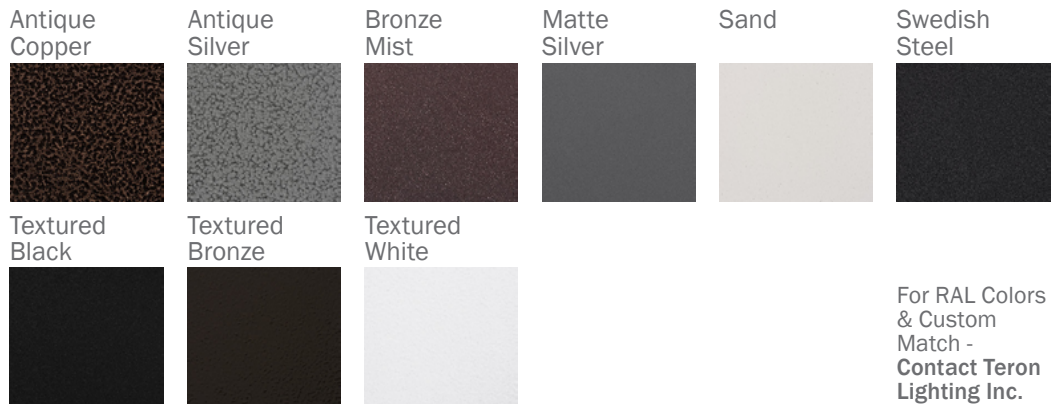

GUARDIAN W TBS LED 38"

Architectural Outdoor

PROJECT:	
TYPE:	
PO#:	QTY:
COMMENTS:	

FEATURES

- 120V - 277V, Plus 347V For Selected Wattages
- Aluminum Fascia w/ Matte Silver Polyester Powder Coat Finish
- Aluminum Reflector w/ Hi-Reflectance White Powder Coat Finish
- CSA Listed Wet Location Vertical Position Only
- CSA Listed Damp Location Horizontal Position
- Die Cast Aluminum End Caps w/ Matte Silver Polyester Powder Coat Finish
- Emergency Battery Available
- Extruded Aluminum Housing w/ Matte Silver Polyester Powder Coat Finish
- Fixture Mounts Directly to Surface w/ Two Wall Anchors (Not Included)
- High Impact White Acrylic Diffuser (50% DR Acrylic)
- LED Light Fixture
- Over-Voltage, Over-Current, and Short-Circuit Protection w/ Auto Recovery
- Recessed Steel Screws
- Surge Protector
- Vandal Resistant

LINE DRAWING

LINE DRAWING NOT TO SCALE

FINISHES