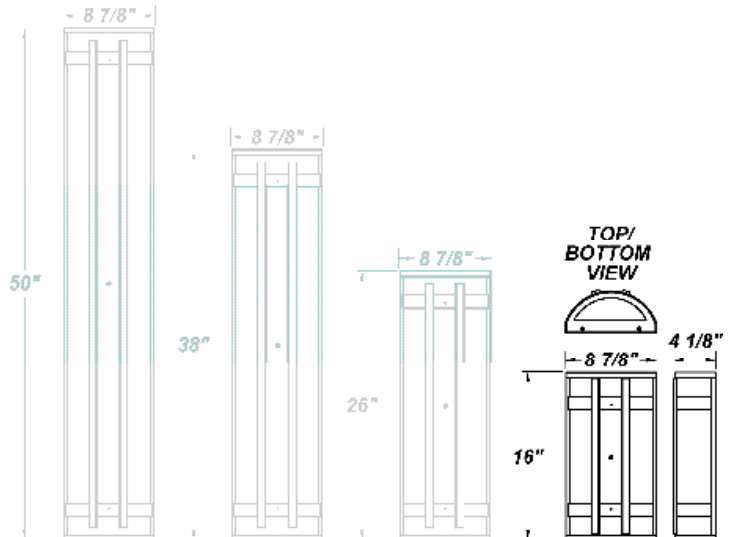

## FEATURES

- 120V - 277V, Plus 347V For Selected Wattages
- Aluminum Fascia w/ Matte Silver Polyester Powder Coat Finish
- Aluminum Reflector w/ Hi-Reflectance White Powder Coat Finish
- CSA Listed Wet Location Vertical Position Only
- CSA Listed Damp Location Horizontal Position
- Die Cast Aluminum End Caps w/ Matte Silver Polyester Powder Coat Finish
- Extruded Aluminum Housing w/ Matte Silver Polyester Powder Coat Finish
- Fixture Mounts Directly to Surface w/ Two Wall Anchors (Not Included)
- High Impact White Acrylic Diffuser (50% DR Acrylic)
- LED Light Fixture
- Over-Voltage, Over-Current, and Short-Circuit Protection w/ Auto Recovery
- Recessed Steel Screws
- Surge Protector
- Vandal Resistant

## LINE DRAWING

LINE DRAWING NOT TO SCALE