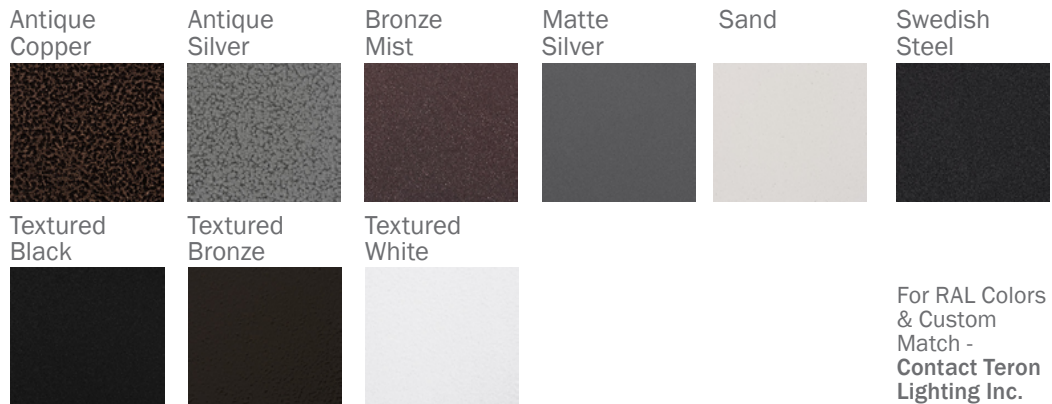

## FEATURES

- 120V - 277V, Plus 347V For Selected Wattages
- Aluminum Fascia w/ Matte Silver Polyester Powder Coat Finish
- Aluminum Reflector w/ Hi-Reflectance White Powder Coat Finish
- CSA Listed Wet Location Vertical Position Only
- CSA Listed Damp Location Horizontal Position
- Die Cast Aluminum End Caps w/ Matte Silver Polyester Powder Coat Finish
- Extruded Aluminum Housing w/ Matte Silver Polyester Powder Coat Finish
- Fixture Mounts Directly to Surface w/ Two Wall Anchors (Not Included)
- High Impact White Acrylic Diffuser (50% DR Acrylic)
- LED Light Fixture
- Over-Voltage, Over-Current, and Short-Circuit Protection w/ Auto Recovery
- Recessed Steel Screws
- Surge Protector
- Vandal Resistant

## FINISHES

Example ^ (may not represent a manufacturable product)

Aesthetics & Options

TRIM	FINISH	COLOR TEMP	OPTIONS
<b>TBS</b>	<b>AC</b> - Antique Copper <b>AS</b> - Antique Silver <b>BT</b> - Bronze Mist <b>SM</b> - Matte Silver (Standard) <b>SN</b> - Sand <b>SW</b> - Swedish Steel <b>TB</b> - Textured Black <b>BZ</b> - Textured Bronze <b>TW</b> - Textured White	<b>30K</b> - 3000K Color Temp <b>35K</b> - 3500K Color Temp <b>40K</b> - 4000K Color Temp <b>50K</b> - 5000K Color Temp	<b>OEL</b> - Single End Window <b>TEL</b> - Twin End Windows (Both Ends)
ORDER INFO			
TBS	AC	30K	OEL