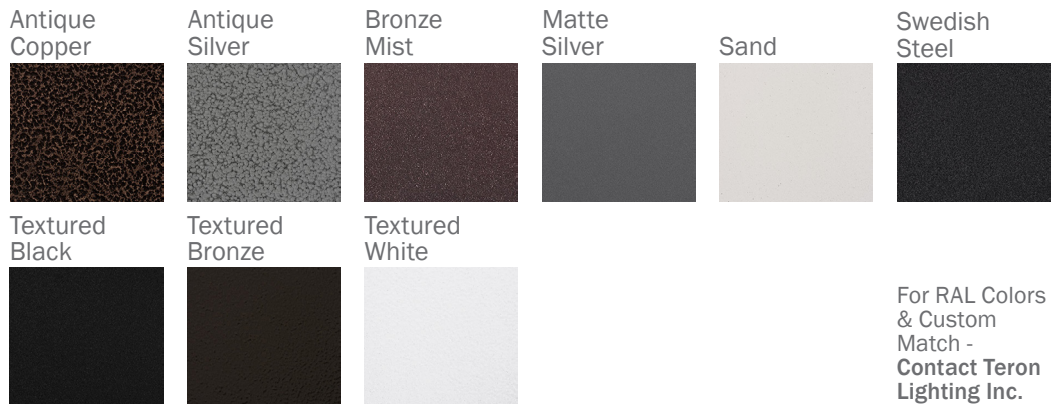

GOLD CUP LG MSE LED

Architectural Outdoor

PROJECT:	
TYPE:	
PO#:	QTY:
COMMENTS:	

FEATURES

- Cast Aluminum Housing w/ Textured Polyester Bronze Powder Coat Finish
- CSA Listed Wet Location For Wall Mounting
- Emergency Battery Available
- External Motion Sensor
- Fully Gasketed
- L70 Life Time For 50,000hr
- LED Light Fixture
- Mounts Direct to Flat Surface w/ Four #8 Wall Anchors (Not Included)
- Ribbed Borosilicate Glass Diffuser

LINE DRAWING

LINE DRAWING NOT TO SCALE

FINISHES