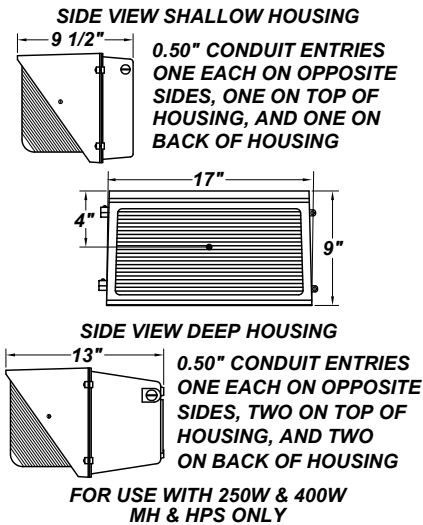

LINE DRAWING

LINE DRAWING NOT TO SCALE

FINISHES

GOLD CUP LG MSE LED

Architectural Outdoor

Fixture Core

PROJECT:	
TYPE:	
PO#:	QTY:
COMMENTS:	

PRODUCT CODE	SOURCE/WATTAGE	VOLTAGE	DIMMING BALLAST
GPL - Gold Cup LG	L48.0 - 48W LED Module	100 - 277V	Not Applicable
ORDER INFO			
GPL	L48.0	100 - 277V	Not Applicable