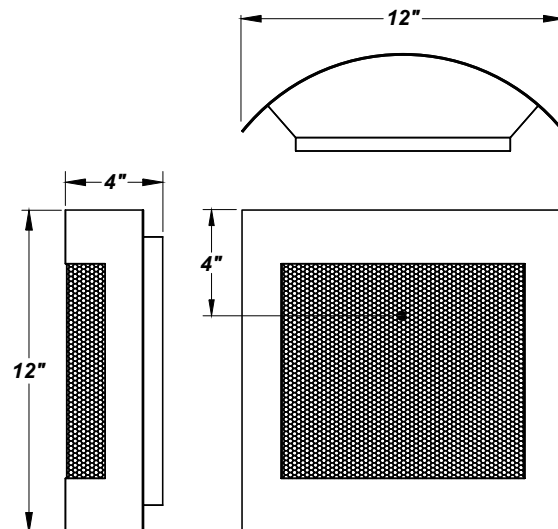

LINE DRAWING

LINE DRAWING NOT TO SCALE

FINISHES

Antique Copper

Antique Silver

Bronze Mist

Matte Silver

Sand

Swedish Steel

Textured Black

Textured Bronze

Textured White

For RAL Colors & Custom Match - Contact Teron Lighting Inc.