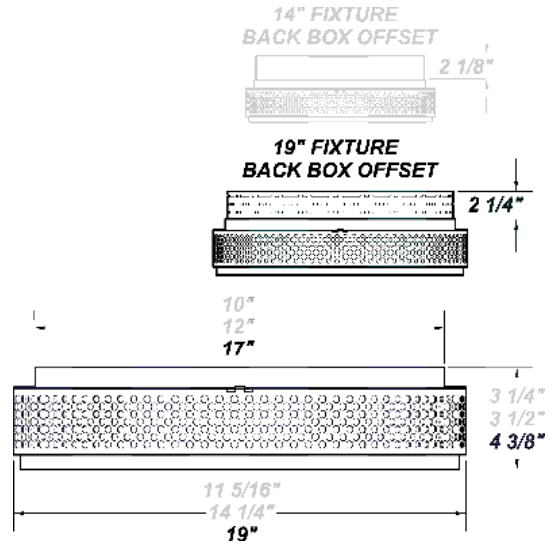

## FEATURES

- Steel Mounting Pan w/ Hi-Reflectance White Powder Coat Finish (For L21.0 & L37.5)
- Aluminum Mounting Pan w/ Hi-Reflectance White Powder Coat Finish (For L30.0)
- Luminous White Acrylic Diffuser
- Mounts Directly to 4" Junction Box (By Others)
- IES Files Available
- ADA Compliant
- CSA Listed Damp Location Wall and Ceiling
- Emergency Battery Available
- LED Light Fixture
- Mounting Hardware Included
- Standard Mount Pan Color is Gloss White
- Standard PRF Ring Color is Matte Silver

## LINE DRAWING

LINE DRAWING NOT TO SCALE