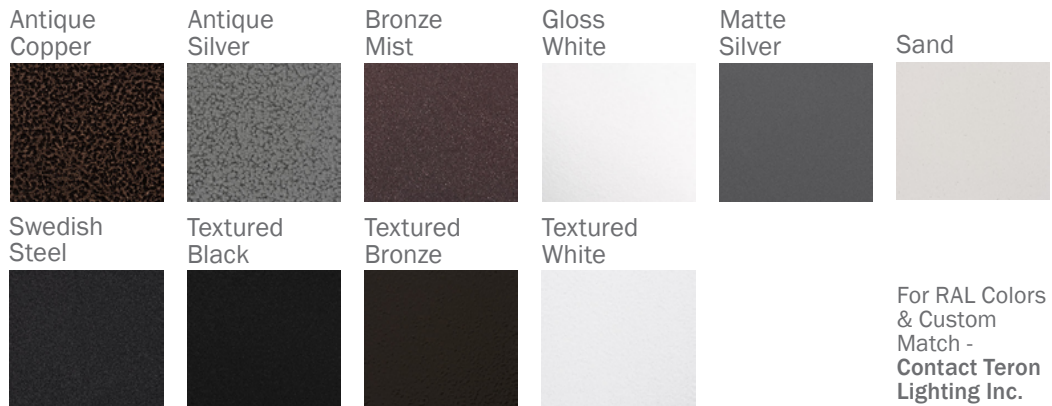

## FEATURES

- Steel Mounting Pan w/ Hi-Reflectance White Powder Coat Finish (For L21.0 & L37.5)
- Aluminum Mounting Pan w/ Hi-Reflectance White Powder Coat Finish (For L30.0)
- Luminous White Acrylic Diffuser
- Mounts Directly to 4" Junction Box (By Others)
- IES Files Available
- ADA Compliant
- CSA Listed Damp Location Wall and Ceiling
- Emergency Battery Available
- LED Light Fixture
- Mounting Hardware Included
- Standard Mount Pan Color is Gloss White
- Standard PRF Ring Color is Matte Silver

## FINISHES