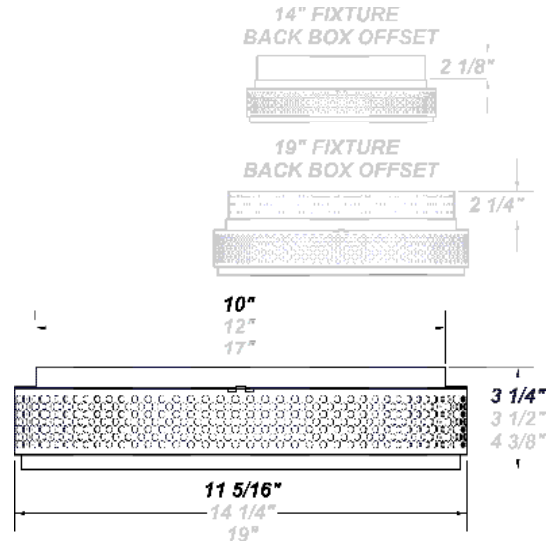

EAGLE PRF LED 11"

Architectural Outdoor

PROJECT:	
TYPE:	
PO#:	QTY:
COMMENTS:	

FEATURES

- Steel Mounting Pan w/ Hi-Reflectance White Powder Coat Finish
- Luminous White Acrylic Diffuser
- Mounts Directly to 4" Junction Box (By Others)
- IES Files Available
- ADA Compliant
- CSA Listed Damp Location Wall and Ceiling
- LED Light Fixture
- Mounting Hardware Included
- Standard Mount Pan Color is Gloss White
- Standard PRF Ring Color is Matte Silver

LINE DRAWING

LINE DRAWING NOT TO SCALE

FINISHES

EAGLE PRF LED 11"

Architectural Outdoor

Fixture Core

PROJECT:	
TYPE:	
PO#:	QTY:
COMMENTS:	

PRODUCT CODE	TRIM	SOURCE/WATTAGE	DIMMING DRIVER
EE11 - Eagle 11"	PRF	L13.5 - 13.5W L17.0 - 17W L20.5 - 20.5W	ZE - 0-10V Dimming
ORDER INFO			
EE11	PRF	120V	Not Applicable