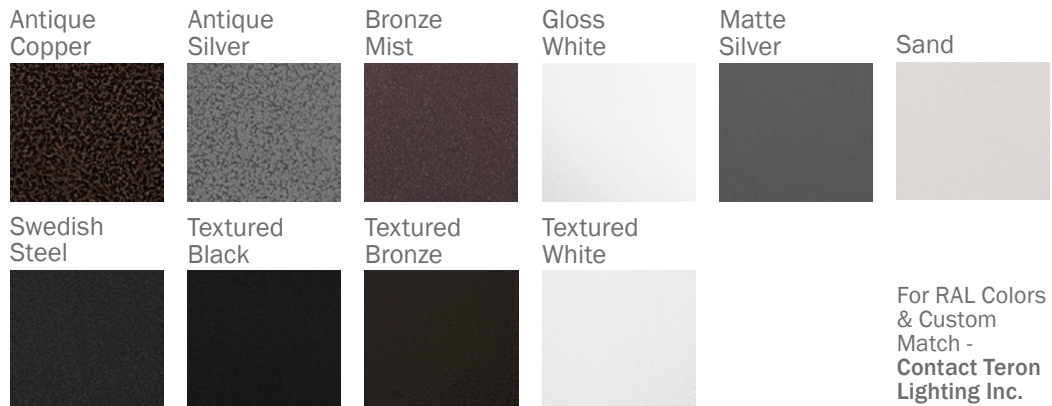

EAGLE PRF LED 11"

Architectural Outdoor

PROJECT:	
TYPE:	
PO#:	QTY:
COMMENTS:	

FEATURES

- Steel Mounting Pan w/ Hi-Reflectance White Powder Coat Finish
- Luminous White Acrylic Diffuser
- Mounts Directly to 4" Junction Box (By Others)
- IES Files Available
- ADA Compliant
- CSA Listed Damp Location Wall and Ceiling
- LED Light Fixture
- Mounting Hardware Included
- Standard Mount Pan Color is Gloss White
- Standard PRF Ring Color is Matte Silver

LINE DRAWING

LINE DRAWING NOT TO SCALE

FINISHES