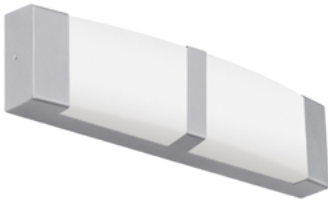

# CAPRI LED CPT 48"

Architectural Indoor

PROJECT:	
TYPE:	
PO#:	QTY:
COMMENTS:	

## FEATURES

- ADA Compliant
- CSA Listed Damp Location For Wall or Ceiling Mounting
- LED Light Fixture
- Luminous White Acrylic Diffuser
- Mounts Directly to Surface w/ Two Wall Anchors (Not Included)
- Steel Housing w/ Matte Silver Powder Coat Finish
- Steel Mounting Pan w/ Hi-Reflectance White Powder Coat Finish
- Steel Reflector w/ Hi-Reflectance White Powder Coat Finish

## LINE DRAWING

LINE DRAWING NOT TO SCALE