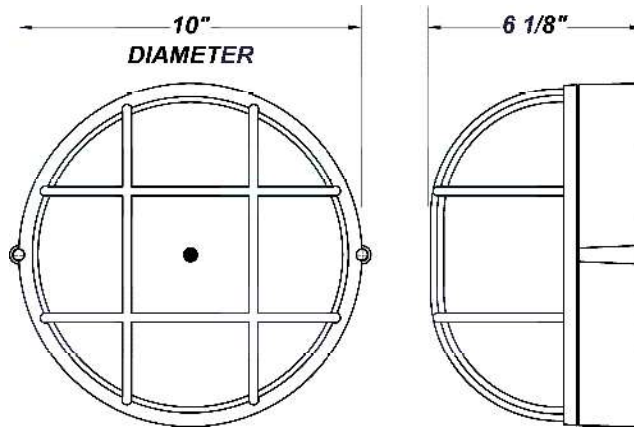

LINE DRAWING

LINE DRAWING NOT TO SCALE

FINISHES

Antique Copper

Antique Silver

Bronze Mist

Matte Silver

Sand

Swedish Steel

Textured Black

Textured Bronze

Textured White

For RAL Colors & Custom Match - Contact Teron Lighting Inc.