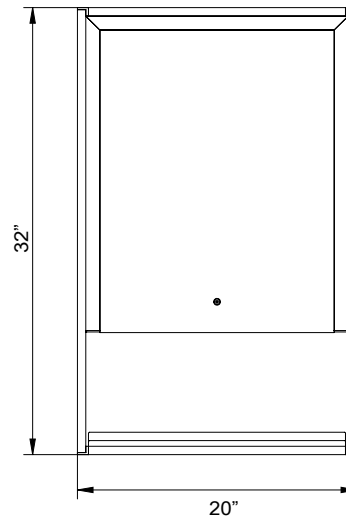

## FEATURES

- ADA Compliant
- ETL/cETL Listed for Damp Locations
- Glass Composition With Metal Trim
- LED Light Fixture
- T24 Listed
- Wall Mounted
- 11.5 lbs.
- 80+ CRI

## LINE DRAWING

LINE DRAWING NOT TO SCALE