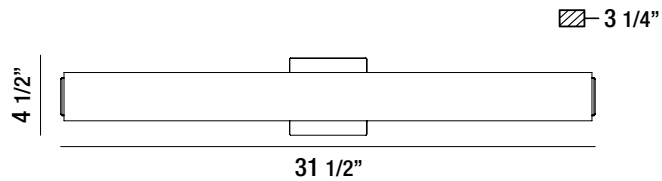

ALPINE V LARGE LED

Architectural Indoor

PROJECT:	
TYPE:	
PO#:	QTY:
COMMENTS:	

FEATURES

- ADA Compliant
- Dimmable @ 120V
- ETL/cETL Listed for Damp Locations
- LED Light Fixture
- Steel Composition
- Wall Mounted
- 3.8 lbs.
- 90 CRI

LINE DRAWING

LINE DRAWING NOT TO SCALE

FINISHES

Chrome

For RAL Colors
& Custom
Match -
Contact Teron
Lighting Inc.

ALPINE V LARGE LED

Architectural Indoor

Fixture Core