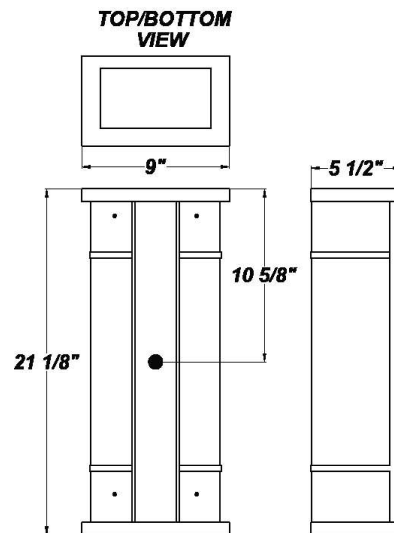

LINE DRAWING

LINE DRAWING NOT TO SCALE

FINISHES

Antique Copper

Antique Silver

Bronze Mist

Matte Silver

Sand

Swedish Steel

Textured Black

Textured Bronze

Textured White

For RAL Colors & Custom Match - Contact Teron Lighting Inc.