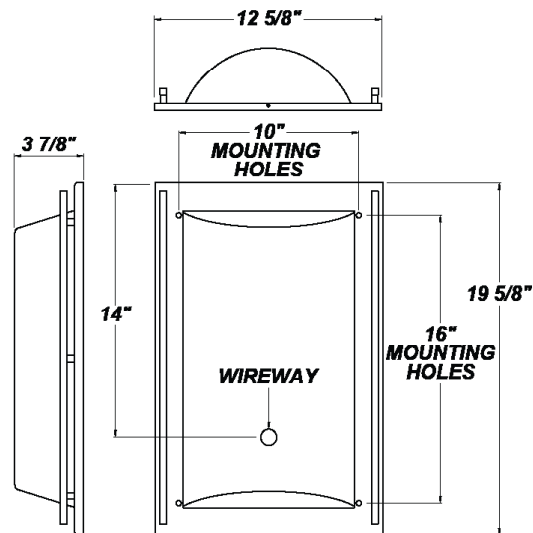

LINE DRAWING

LINE DRAWING NOT TO SCALE

FINISHES

Antique Copper

Antique Silver

Bronze Mist

Matte Silver

Sand

Swedish Steel

Textured Black

Textured Bronze

Textured White

For RAL Colors & Custom Match - Contact Teron Lighting Inc.