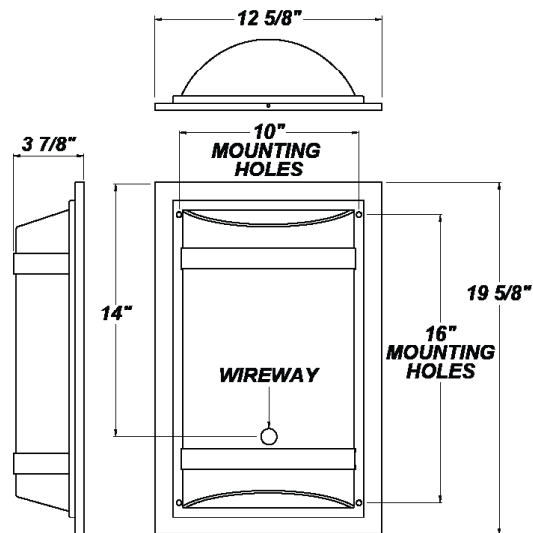

LINE DRAWING

LINE DRAWING NOT TO SCALE

FINISHES

Antique Copper	Antique Silver	Bronze Mist	Matte Silver	Sand	Swedish Steel
Textured Black	Textured Bronze	Textured White			

For RAL Colors & Custom Match - Contact Teron Lighting Inc.