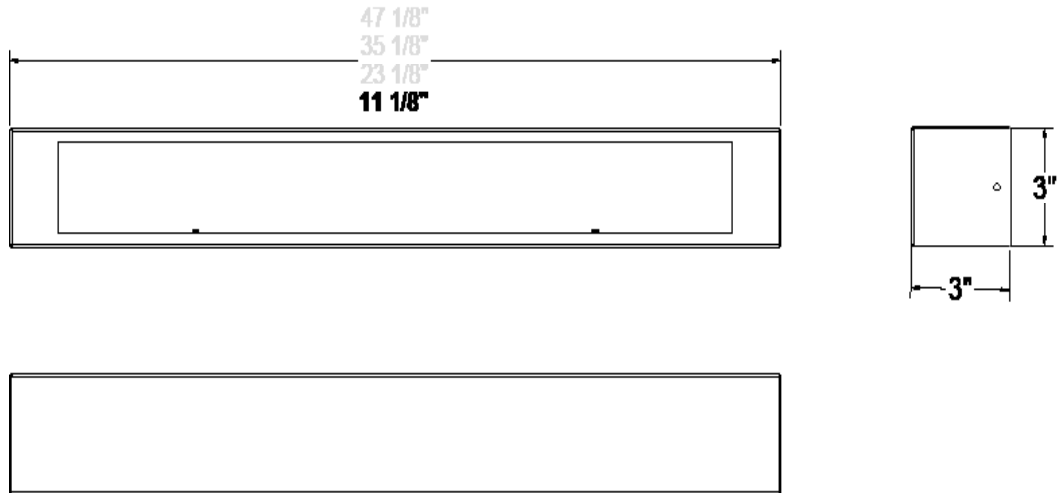

## FEATURES

- Front Light Output Only
- ADA Compliant
- Aluminum Fixture w/ Matte Silver Powder Coat Finish
- Aluminum Mounting Plate Mounts to Wall Surface (Centered Over Conduit)
- CSA Listed Wet Location For Wall Mount
- Dimmable @ 120-277V
- Estimated Lumen Depreciation (TM-21) 70% of Initial Lumens (L70) @ 90,000 Hours
- Integral Surge Protector
- Leading or Trailing edge or 0-10V Dimming Available (L13 Only)
- LED Light Fixture
- Requires a 1/2" Watertight Conduit Connector (Not Included)
- White Acrylic Lens

## LINE DRAWING

LINE DRAWING NOT TO SCALE