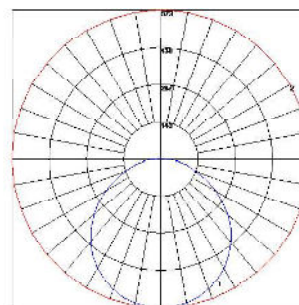

Performance

Wattage	Source Lumens	Efficacy LM/W	CCT	Size
L13.5	2100	155.5	3000K	13, 17
L17.0	2650	157		13, 18
L20.5	3100	151		13, 19
L37.5	4845	135.4		19

Polar Graph Details:

IES File Name: TN-L21.0 ZE700 3000K. IES

Maximum Candela = 573 Located At Horizontal Angle = 0, Vertical Angle = 0

1 - Vertical Plane Through Horizontal Angles (0 - 180) (Through Max. Cd.)

2 - Horizontal Cone Through Vertical Angle (0) (Through Max. Cd.)