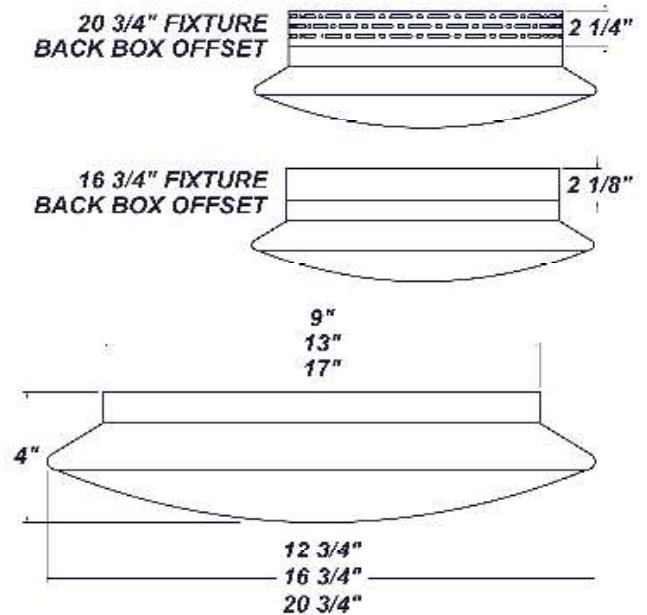

Certifications

- Location Listing:** Damp Location Rated for Ceiling Mounting
- Other:** ADA Compliant

Dimensions

Construction

Mounting Pan: stamped aluminum with hi-reflectance white finish. **Diffuser:** luminous white acrylic. **Finish:** high quality polyester powder coating, various finishes. **Mounting:** Ceiling mount above a 4 inch junction box.