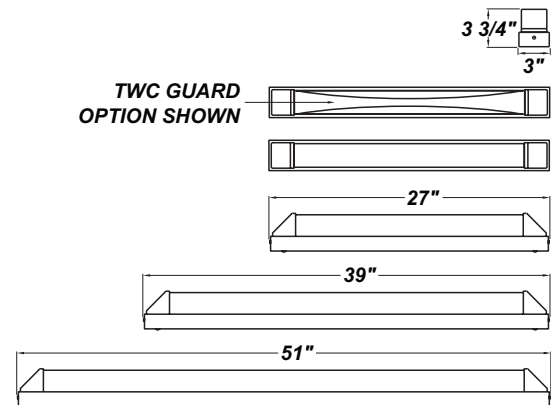

Dimensions

Construction

Mounting Plate: Die-formed steel. **Trim:** die-formed steel with luminous impact resistant diffuser. **Finish:** high quality polyester powder coating, various finishes. **Mounting:** Wall or Ceiling