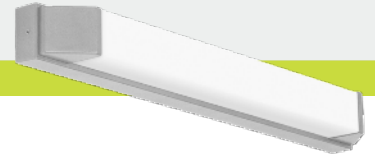

Torino

Architectural Indoor

A paragon of elegance and versatility, Torino offers upscale illumination for discerning spaces. Uniquely designed for vanity applications, it can be seamlessly mounted both horizontally and vertically, catering to diverse aesthetic and functional requirements. Its luminous grace enhances multifamily residences, luxury hotels, and other prestigious environments. The meticulously engineered glow ensures that every detail, whether reflected in a mirror or showcased in a room, is brilliantly lit. For spaces aiming for a blend of luxury and adaptability in lighting, Torino is the gold standard.