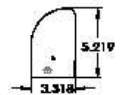

## Dimensions

MODEL SIZE	L
SURE SHOT DOUBLE LED 24"	24-3/4"
SURE SHOT DOUBLE LED 36"	36-3/4"

MODEL SIZE	LENGTH (L)
SURE SHOT LED 18"	18-3/4"
SURE SHOT LED 24"	24-3/4"
SURE SHOT LED 36"	36-3/4"