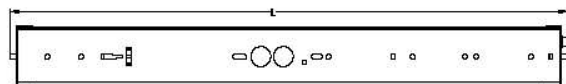

## Dimensions

MODEL SIZE	L
SURE SHOT DOUBLE LED 24"	24-3/4"
SURE SHOT DOUBLE LED 36"	36-3/4"

MODEL SIZE	LENGTH (L)
SURE SHOT LED 18"	18-3/4"
SURE SHOT LED 24"	24-3/4"
SURE SHOT LED 36"	36-3/4"