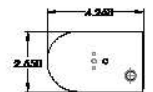

## Dimensions

MODEL SIZE	L
SURE SHOT DOUBLE LED 24"	24-3/4"
SURE SHOT DOUBLE LED 36"	36-3/4"

MODEL SIZE	LENGTH (L)
SURE SHOT LED 18"	18-3/4"
SURE SHOT LED 24"	24-3/4"
SURE SHOT LED 36"	36-3/4"