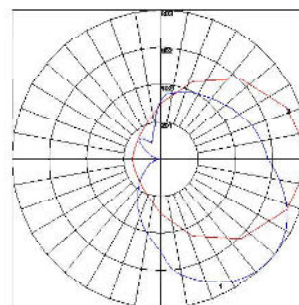

## Dimensions

MODEL SIZE	L
SURE SHOT DOUBLE LED 24"	24-3/4"
SURE SHOT DOUBLE LED 36"	36-3/4"

MODEL SIZE	LENGTH (L)
SURE SHOT LED 18"	18-3/4"
SURE SHOT LED 24"	24-3/4"
SURE SHOT LED 36"	36-3/4"

## Performance

Wattage	Source Lumens	Efficacy LM/W	CCT	Size
L17.0	2505	147.4	3000K	18, 24
L17.9	2386	133.3		18
L34.0	4970	146.2		24
L49.0	7161	146.1		48
L35.7	5217	146.1		36
L59.5	8695	146.1		36