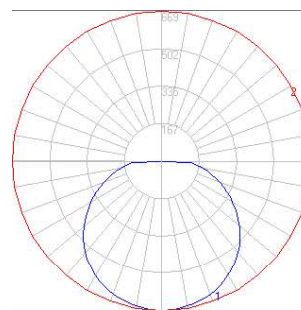

## Dimensions

SILHOUETTE	"A"	"B"	"C"	"D"
SHRS12	12 1/4"	4 5/8"	N/A	N/A
SHRM15	15"	4 5/8"	12 3/4"	2 1/8"
SHRL19	19"	5 1/4"	17"	2 1/4"
SHRL24	24"	5 1/4"	17"	2 1/4"
SHRL30	30"	8 5/16"	22"	2"

## Performance

Wattage	Delivered Lumens (WLN)	Efficacy LM/W	CCT	Size
L13.5	1579	123	3000K	12
L17.0	1482	91		15
L20.5	1736	89		15
L28.5	3246	112		24
L37.5	2345	66		19
L50.0	5653	93		30