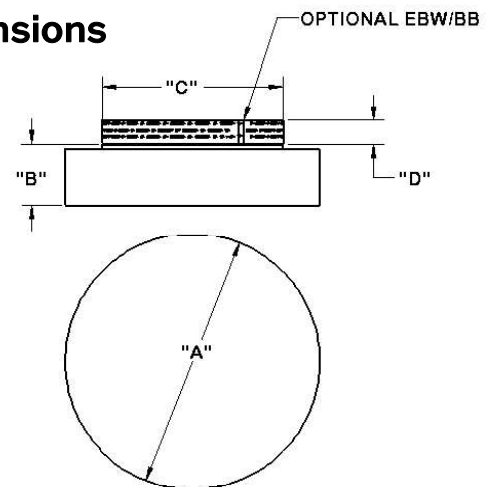

## Dimensions

SILHOUETTE	"A"	"B"	"C"	"D"
SHRS12	12 1/4"	4 5/8"	N/A	N/A
SHRM15	15"	4 5/8"	12 3/4"	2 1/8"
SHRL19	19"	5 1/4"	17"	2 1/4"
SHRL24	24"	5 1/4"	17"	2 1/4"
SHRL30	30"	8 5/16"	22"	2"