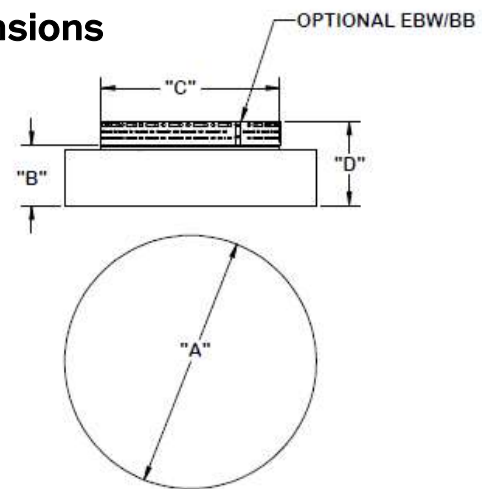

Dimensions

SILHOUETTE	"A"	"B"	"C"	"D"
SHR512	12 1/4"	4 5/8"	10"	1 1/4"
SHR115	15"	4 5/8"	12 3/4"	6 3/4"
SHR119	19"	5 1/4"	17"	7 1/2"
SHR124	24"	5 1/4"	17"	7 1/2"
SHR130	30"	8 5/16"	22"	10 1/4"

Trim

Catalog String