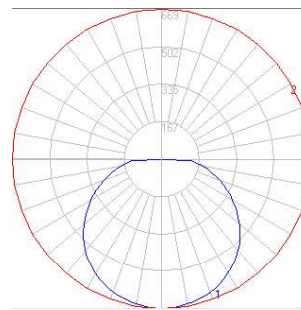

Dimensions

SILHOUETTE	"A"	"B"	"C"	"D"
SHR512	12 1/4"	4 5/8"	10"	1 1/4"
SHR115	15"	4 5/8"	12 3/4"	6 3/4"
SHR119	19"	5 1/4"	17"	7 1/2"
SHR124	24"	5 1/4"	17"	7 1/2"
SHR130	30"	8 5/16"	22"	10 1/4"

Trim

Catalog String

Performance

Wattage	Delivered Lumens (WLN)	Efficacy LM/W	CCT	Size
L13.5	1479	99	3000K	12
L20.5	1736	89		15
L37.5	2345	66		19
L50.0	5653	93		30

Polar Graph Details:

IES File Name: SHRL19-WLN-375-ZE-UNV-30K