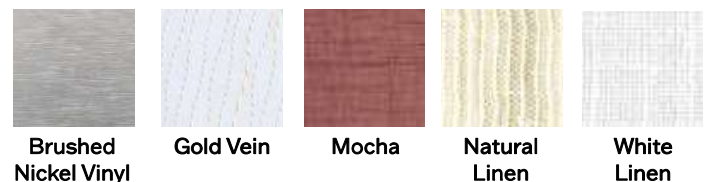

Silhouette

Architectural Indoor

A harmonious blend of style and functionality, Silhouette stands out as the epitome of decorative lighting. Its ceiling-mounted fabric drum-style design brings a touch of elegance, making it especially suited for multifamily residences and senior care facilities. Every detail, from the soft illumination to the high-quality fabric, is crafted with care, ensuring that spaces exude warmth and sophistication. With availability in a diverse range of sizes, it caters to bespoke requirements, allowing customers to choose the perfect fit for their space. For those desiring a blend of classic design with modern illumination, Silhouette is the quintessential choice.

LED Engine

- **Color Temp (CCT):** 3000K, 3500K, 4000K
- **CRI:** 80+ (consult factory for 90+)
- **Life Expectancy:** L70 rated at 50,000+ hours
- **Binning:** 3-step Macadam
- **Output:** Min 2100 Source Lumens
  Max 8075 Source Lumens

Driver

- **Type:** Constant current, Class 2, 120-277 Vac, 50/60Hz
- **Dimming:** 0-10V
- **Efficiency:** Min 92%
- **Operating Temp:** -40°C / -40°F to 50°C / 122°F
- **FCC Noise:** Meets FCC Title 47 EMC Part 15 limits

Certifications

- **Location Listing:** Damp Location Rated for Ceiling Mounting
- **Other:** Buy America Compliant (Not EB/BB)

Construction

Mounting Pan: stamped steel with Hi-Reflectance white Powder Coat Finish. **Fabric:** wipeable decorative vinyl with embedded fabric. **Diffuser:** Luminous white acrylic diffuser. **Mounting:** Ceiling Mount Only; Mounts Directly to 4-inch Octangle junction box.

Dimensions

SILHOUETTE	"A"	"B"	"C"	"D"
SHR512	12 1/4"	4 5/8"	10"	1 1/4"
SHR115	15"	4 5/8"	12 3/4"	6 3/4"
SHR119	19"	5 1/4"	17"	7 1/2"
SHR124	24"	5 1/4"	17"	7 1/2"
SHR130	30"	8 5/16"	22"	10 1/4"

Trim