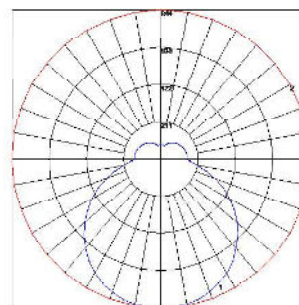

Dimensions

SILHOUETTE	"A"	"B"	"C"	"D"
SHR512	12 1/4"	4 5/8"	10"	1 1/4"
SHR115	15"	4 5/8"	12 3/4"	6 3/4"
SHR119	19"	5 1/4"	17"	7 1/2"
SHR124	24"	5 1/4"	17"	7 1/2"
SHR130	30"	8 5/16"	22"	10 1/4"

Trim

Catalog String

Fixture Core

SHRS

1

2

3

4

UNIV

5

Aesthetics & Options

6

7

8

Product Specifications

1 — Product Code	2 — Trim	3 — Wattage	4 — Dimming	5 — Voltage
12 - SHRS12 Small	Not Applicable	L13.5 (12, 15, 19, 24, 30)	ZE - 0-10V	UNIV - (120V-277V)
15 - SHRM15 Medium		L20.5 (12, 15, 19, 24, 30)		
19 - SHRL19 Large		L21.0 (12, 15, 19, 24, 30)		
24 - SHRL24 Large		L28.5 (19, 24, 30)		
30 - SHRL30 Large		L30.0 (19, 24, 30)		
		L37.5 (19, 24, 30)		
		L50.0 (30 Only)		

Performance

Wattage	Source Lumens	Efficacy LM/W	CCT	Size
L13.5	2100	155	3000K	12, 15, 19, 24, 30
L20.5	3100	151		12, 15, 19, 24, 30
L21.0	3100	151		12, 15, 19, 24, 30
L28.5	4100	144		19, 24, 30
L30.0	4522	134		19, 24, 30
L37.5	4845	135.5		19, 24, 30
L50.0	8075	161.5		30