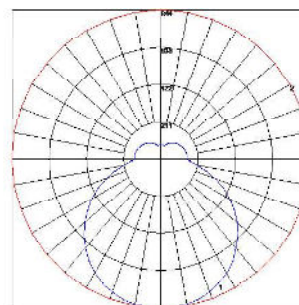

Dimensions

SILHOUETTE	"A"	"B"	"C"	"D"
SHR512	12 1/4"	4 5/8"	10"	1 1/4"
SHR115	15"	4 5/8"	12 3/4"	6 3/4"
SHR119	19"	5 1/4"	17"	7 1/2"
SHR124	24"	5 1/4"	17"	7 1/2"
SHR130	30"	8 5/16"	22"	10 1/4"

Trim

Catalog String

Fixture Core

SHRS

1

2

3

4

UNIV

5

Aesthetics & Options

6

7

8

Product Specifications

1 — Product Code	2 — Trim	3 — Wattage	4 — Dimming	5 — Voltage
12 - SHRS12 Small 15 - SHRM15 Medium 19 - SHRL19 Large 24 - SHRL24 X-Large 30 - SHRL30 XX-Large	Not Applicable	L13.5 (12 only) L20.5 (15 & 24 only) L21.0 (19 only) L28.5 (19 & 30 only) L30.0 (24 only) L37.5 (19 & 24 only) L50.0 (24 & 30 only)	ZE - 0-10V	UNIV - (120V-277V)
6 — Finish	7 — CCT	8 — Options		
GVN - Gold Vein MOC - Mocha NLN - Natural Linen WLN - White Linen BNV - Brushed Nickel (<i>Downlight Only</i>)	30K - 3000K 35K - 3500K 40K - 4000K	BB - Back Box F - Fused EB/BB - Back Box Integral EM Battery SPD - Surge Protection Device	STC12-WH - 12" Stem and Canopy Kit STC24-WH - 24" Stem and Canopy Kit STC36-WH - 36" Stem and Canopy Kit STC48-WH - 48" Stem and Canopy Kit	

Performance

Wattage	Source Lumens	Efficacy LM/W	CCT	Size
L13.5	2100	155	3000K	12
L20.5	3100	151		15, 24
L21.0	3100	151		19
L28.5	4100	144		19, 30
L30.0	4522	134		24
L37.5	4845	135.5		19, 24
L50.0	8075	161.5		20, 24