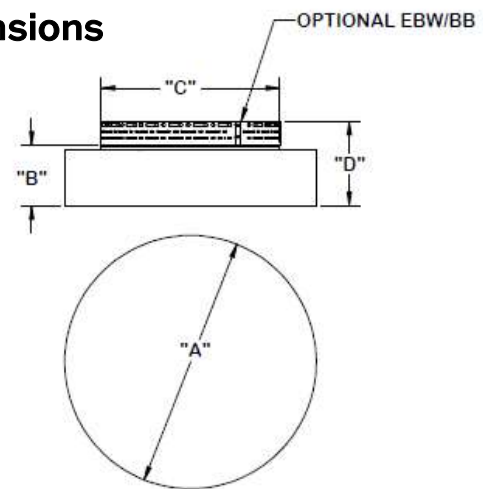

Dimensions

SILHOUETTE	"A"	"B"	"C"	"D"
SHR512	12 1/4"	4 5/8"	10"	1 1/4"
SHR115	15"	4 5/8"	12 3/4"	6 3/4"
SHR119	19"	5 1/4"	17"	7 1/2"
SHR124	24"	5 1/4"	17"	7 1/2"
SHR130	30"	8 5/16"	22"	10 1/4"

Trim

Catalog String