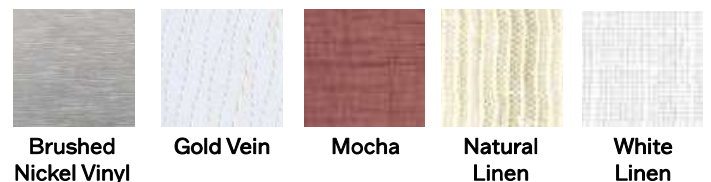

Silhouette

Architectural Indoor

A harmonious blend of style and functionality, Silhouette stands out as the epitome of decorative lighting. Its ceiling-mounted fabric drum-style design brings a touch of elegance, making it especially suited for multifamily residences and senior care facilities. Every detail, from the soft illumination to the high-quality fabric, is crafted with care, ensuring that spaces exude warmth and sophistication. With availability in a diverse range of sizes, it caters to bespoke requirements, allowing customers to choose the perfect fit for their space. For those desiring a blend of classic design with modern illumination, Silhouette is the quintessential choice.

LED Engine

- **Color Temp (CCT):** 3000K, 3500K, 4000K
- **CRI:** 80+ (consult factory for 90+)
- **Life Expectancy:** L70 rated at 50,000+ hours
- **Binning:** 3-step Macadam
- **Output:** Min 2100 Source Lumens
  Max 8075 Source Lumens

Driver

- **Type:** Constant current, Class 2, 120-277 Vac, 50/60Hz
- **Dimming:** 0-10V
- **Efficiency:** Min 92%
- **Operating Temp:** -40°C / -40°F to 50°C / 122°F
- **FCC Noise:** Meets FCC Title 47 EMC Part 15 limits

Certifications

- **Location Listing:** Damp Location Rated for Ceiling Mounting
- **Other:** Buy America Compliant

Construction

Mounting Pan: stamped steel with Hi-Reflectance white Powder Coat Finish. **Fabric:** wipeable decorative vinyl with embedded fabric. **Diffuser:** Luminous white acrylic diffuser. **Mounting:** Ceiling Mount Only; Mounts Directly to 4-inch junction box.

Dimensions

SILHOUETTE	"A"	"B"	"C"	"D"
SHR512	12 1/4"	4 5/8"	10"	1 1/4"
SHR115	15"	4 5/8"	12 3/4"	6 3/4"
SHR119	19"	5 1/4"	17"	7 1/2"
SHR124	24"	5 1/4"	17"	7 1/2"
SHR130	30"	8 5/16"	22"	10 1/4"

Trim