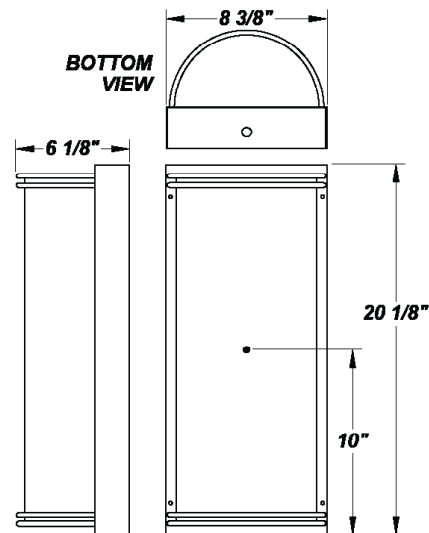

LINE DRAWING

LINE DRAWING NOT TO SCALE

FINISHES

Antique Copper

Textured Black

Antique Silver

Textured Bronze

Bronze Mist

Textured White

Matte Silver

Sand

Swedish Steel

For RAL Colors & Custom Match - Contact Teron Lighting Inc.