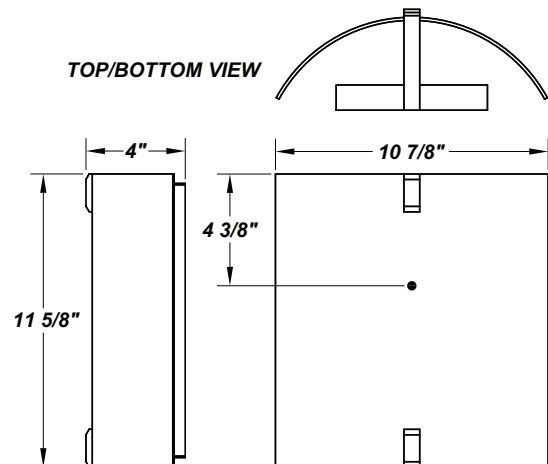

Certifications

- Location Listing:** Damp Location Rated for Wall Mounting
- Other:** ADA Compliance: ADA Compliant
Buy America Compliant

Dimensions

Construction

Mounting Pan: Die-formed Aluminum Mounting Pan with Hi-Reflectance white powder coating. **Trim:** steel with luminous white acrylic lens. **Mounting:** wall-mounted above a 4-inch junction box.