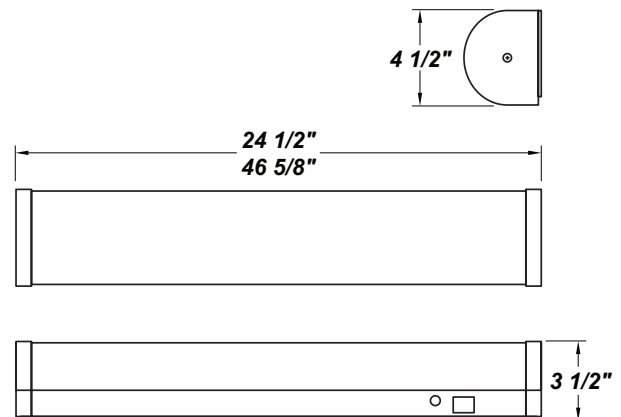

Dimensions

Construction

Mounting Pan: formed steel with high reflectance white finish. **End Caps:** stamped steel. **Diffuser:** luminous white acrylic. **Finish:** high quality polyester powder coating, various finishes. **Mounting:** wall-mounted over a 4-inch junction box.