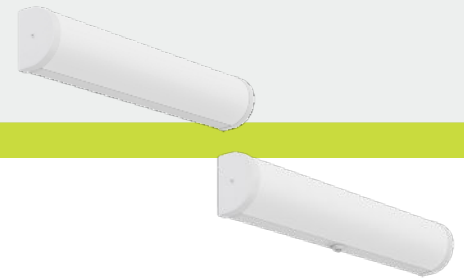

Orion

Architectural Indoor

Marrying form and function, Orion emerges as a definitive vanity lighting solution. Tailored for both multifamily and commercial settings, its design effortlessly complements interiors while providing impeccable illumination. Whether enhancing the ambiance of a luxury apartment bathroom or brightening a corporate washroom, Orion's presence exudes sophistication and precision. Its sleek profile and powerful luminosity ensure that every reflection is seen in the best light. For spaces seeking a blend of modern design with robust functionality, Orion stands out as the go-to choice.

Certifications

- Location Listing:** Damp Location For Wall or Ceiling Mounting
- Other:** ADA Compliant
Buy America Compliant

Dimensions

Construction

Mounting Pan: formed steel with high reflectance white finish. **End Caps:** stamped steel. **Diffuser:** luminous white acrylic. **Finish:** high quality polyester powder coating, various finishes. **Mounting:** wall-mounted over a 4-inch junction box.