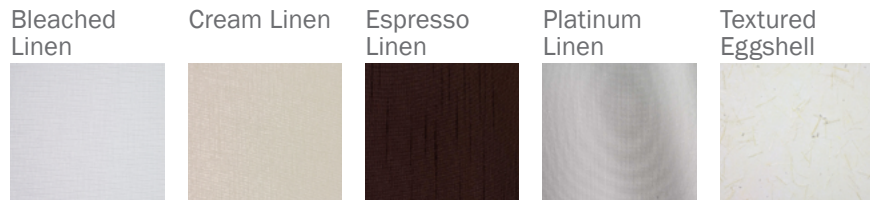

FINISHES

For RAL Colors & Custom Match - Contact Teron Lighting Inc.