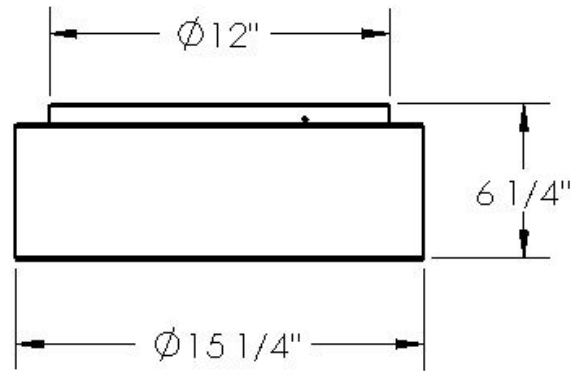

LINE DRAWING

LINE DRAWING NOT TO SCALE